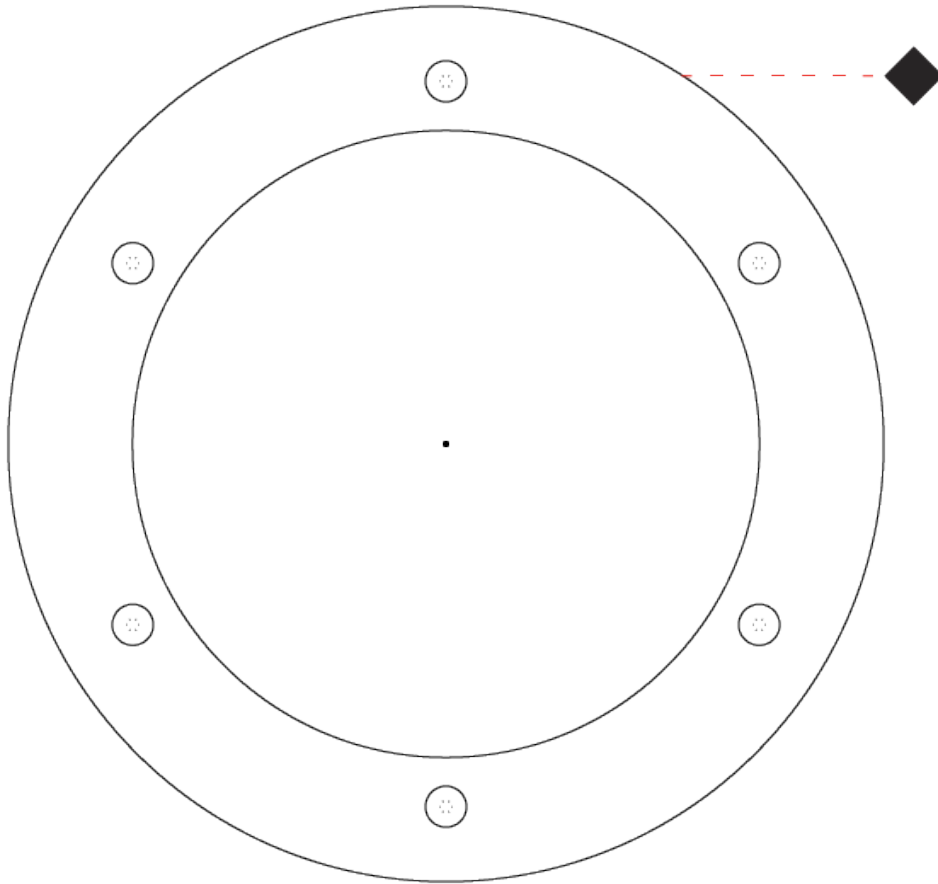

MEDIO RECESSED

E91278-

PROJECT _____

TYPE _____

SPECIFIER _____

QUANTITY _____

DATE _____

...

E